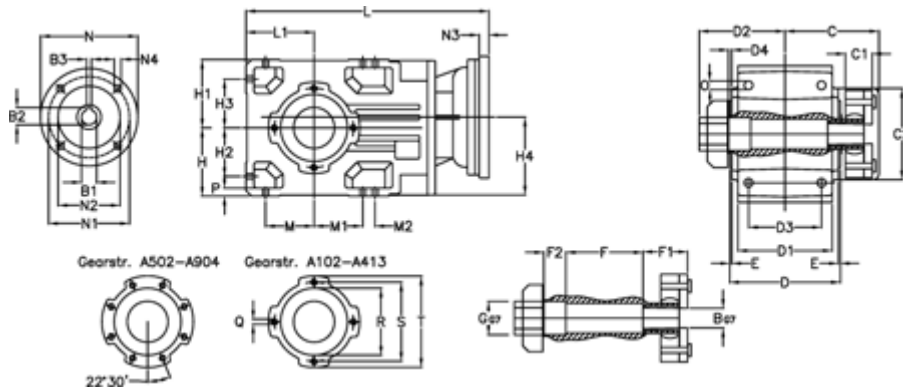

Article number: 29600313746425

Description: Bevel helical gearbox
A303QF40-137,4-P71B5

Measures

B = 40	D1 = 130	F2 = 50	L = 390.5	N3 = -
B1 = 14	D2 = 80	G = 42	L1 = 90	N4 = M8x16
B2 = 16.3	D3 = 95	GA = 14,5 NM	M = 63.0	O = 12.0
B3 = 5	d4 = 5.0	H = 90	M1 = 63.0	P = 11
C = 113.5	Description = A303QF-xx-P71 B5	H1 = 90	M2 = 22	Q = M8x15
C1 = 24	E = 3.0	H2 = 63.0	N = 160	R = 95
C2 = 90.0	F = 95.5	H3 = 63.0	N1 = 130	S = 115
D = 156	F1 = 48.0	H4 = 108.5	N2 = 110	T = 140